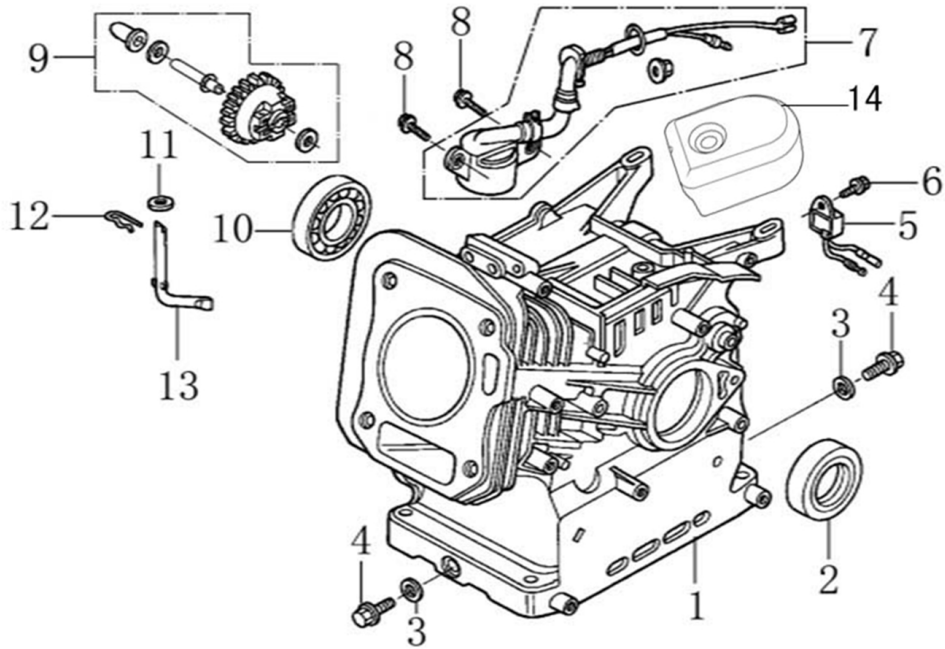

Cylinder Head

ITEM	PART NO.	QTY.	DESCRIPTION
1	0J88870101	1	HEAD, CYLINDER
2	0J35220159	2	BOLT, STUD, IN.
3	0J35220165	2	PIN, DOWEL
4	0J88870102	1	GASKET, CYLINDER
5	0G84420210	2	BOLT, STUD, EX.
6	0J00620106	1	PLUG, SPARK
7	0J35220158	4	BOLT, FLANGE, 8X60
8	0J88870103	1	GASKET, HEAD COVER
9	0J88870104	1	COVER, HEAD
10	0G84420217	4	BOLT, FLANGE , 6X14
11	0J88870105	1	TUBE, BREATHER
12	0J88870107	1	GASKET, BREATHER CHAMBER
13	0J88870106	1	CAP, BREATHER CHAMBER
14	0J88870108	1	OIL STRAINER
NOT SHOWN	0J888700SM	1	196CC GASOLINE ENG (G19) SM KIT

196cc ENGINE

Crankcase

ITEM	PART NO.	QTY.	DESCRIPTION
1	0J88870109	1	CRANK CASE
2	0J35220166	1	OIL SEAL 25x41.25x6
3	0J35220164	2	WASHER, DRAIN PLUG
4	0J35220111	2	BOLT, DRAIN PLUG
5	0G84420112	1	ALERT UNIT, OIL
6	0J35220157	1	BOLT, FLANGE, 6x10
7	0J35220154	1	OIL LEVEL SWITCH
8	0G84420217	2	BOLT, FLANGE, 6x14
9	0J88870110	1	GOVERNOR GEAR ASSY.
10	0J47870117	1	BEARING, RADIAL BALL
11	0J47870118	1	WASHER, PLAIN
12	0G84420219	1	PIN, LOCK
13	0J47870119	1	SHAFT, GOVERNOR ARM
14	0J88870133	1	WIRE COVER, OIL LEVEL SWITCH WIRE CONNECTIONS

Crankcase Cover

ITEM	PART NO.	QTY.	DESCRIPTION
1	0J35230110	2	CAP ASSY. DIP STICK
2	0J35230136	6	BOLT, FLANGE
3	0J88870111	1	CASE COVER
4	0J35220166	1	OIL SEAL 25x41.25x6
5	0J47870117	1	BEARING, RADIAL BALL
6	0J35230138	2	PIN, DOWEL
7	0J88870112	1	GASKET, CASE COVER

Camshaft

ITEM	PART NO.	QTY.	DESCRIPTION
1	0J88870120	2	ASSY, ROCKER ARM
2	0J88870119	2	VALVE ROCKER SHAFT
3	0J88870121	2	ROD, PUSH
4	0J35220122	2	LIFTER VALVE
5	0J35230114	2	ROTATOR, VALVE
6	0J35220118	2	RETAINER, VALVE SPRING
7	0J35220117	2	SPRING, VALVE
8	0J35220119	1	SEAL, GUIDE
9	0J35230140	1	VALVES, INTAKE & EXHAUST SET OF 2
10	0J88870122	1	CAMSHAFT ASSY.