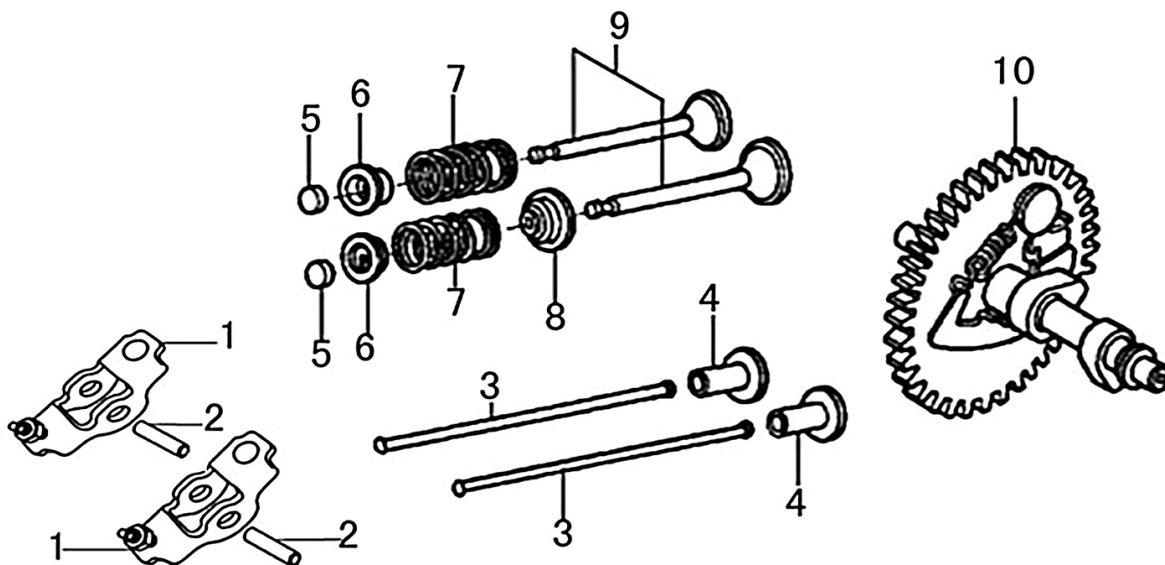

Cylinder Head

ITEM	PART NO.	QTY.	DESCRIPTION
1	0J88870101	1	HEAD, CYLINDER
2	0J35220159	2	BOLT, STUD, IN.
3	0J35220165	2	PIN, DOWEL
4	0J88870102	1	GASKET, CYLINDER
5	0G84420210	2	BOLT, STUD, EX.
6	0J00620106	1	PLUG, SPARK
7	0J35220158	4	BOLT, FLANGE, 8X60
8	0J88870103	1	GASKET, HEAD COVER
9	0J88870104	1	COVER, HEAD
10	0G84420217	4	BOLT, FLANGE , 6X14
11	0J88870105	1	TUBE, BREATHER
12	0J88870107	1	GASKET, BREATHER CHAMBER
13	0J88870106	1	CAP, BREATHER CHAMBER
14	0J88870108	1	OIL STRAINER
NOT SHOWN	0J888700SM	1	196CC GASOLINE ENG (G19) SM KIT

Crankcase Cover

ITEM	PART NO.	QTY.	DESCRIPTION
1	0J35230110	2	CAP ASSY. DIP STICK
2	0J35230136	6	BOLT, FLANGE
3	0J88870111	1	CASE COVER
4	0J35220166	1	OIL SEAL 25x41.25x6
5	0J47870117	1	BEARING, RADIAL BALL
6	0J35230138	2	PIN, DOWEL
7	0J88870112	1	GASKET, CASE COVER

196cc ENGINE

Crankshaft and Piston

ITEM	PART NO.	QTY.	DESCRIPTION
1	0J88870113	1	RING SET
2	0J47870127	2	CLIP, PISTON PIN
3	0J88870114	1	PISTON
4	0J47870129	1	PIN, PISTON
5	0J47870130	2	BOLT, CONNECTING ROD
6	0J88870115	1	ROD ASSY., CONNECTING
7	0G84420119	1	KEY
8	0J88870116	1	CRANKSHAFT COMP
9	0J88870117	1	KEY

Camshaft

ITEM	PART NO.	QTY.	DESCRIPTION
1	0J88870120	2	ASSY, ROCKER ARM
2	0J88870119	2	VALVE ROCKER SHAFT
3	0J88870121	2	ROD, PUSH
4	0J35220122	2	LIFTER VALVE
5	0J35230114	2	ROTATOR, VALVE
6	0J35220118	2	RETAINER, VALVE SPRING
7	0J35220117	2	SPRING, VALVE
8	0J35220119	1	SEAL, GUIDE
9	0J35230140	1	VALVES, INTAKE & EXHAUST SET OF 2
10	0J88870122	1	CAMSHAFT ASSY.