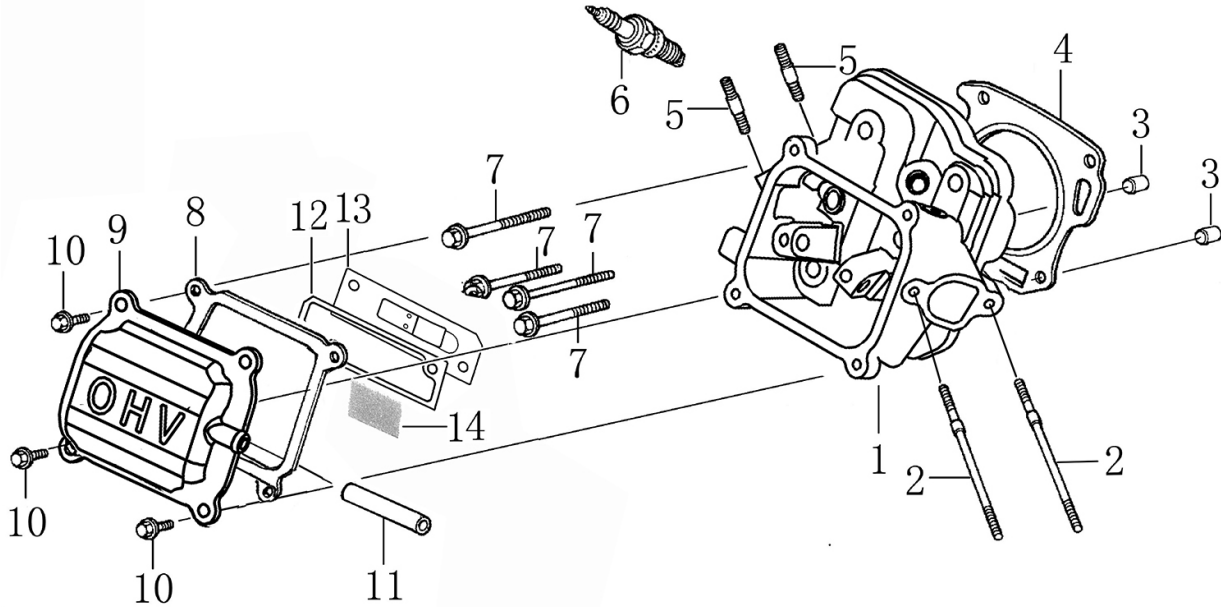

Cylinder Head

ITEM	PART NO.	QTY.	DESCRIPTION
1	0J88870101	1	HEAD, CYLINDER
2	0J35220159	2	BOLT, STUD, IN.
3	0J35220165	2	PIN, DOWEL
4	0J88870102	1	GASKET, CYLINDER
5	0G84420210	2	BOLT, STUD, EX.
6	0J00620106	1	PLUG, SPARK
7	0J35220158	4	BOLT, FLANGE, 8X60
8	0J88870103	1	GASKET, HEAD COVER
9	0J88870104	1	COVER, HEAD
10	0G84420217	4	BOLT, FLANGE , 6X14
11	0J88870105	1	TUBE, BREATHER
12	0J88870107	1	GASKET, BREATHER CHAMBER
13	0J88870106	1	CAP, BREATHER CHAMBER
14	0J88870108	1	OIL STRAINER
NOT SHOWN	0J888700SM	1	196CC GASOLINE ENG (G19) SM KIT

196cc ENGINE

Crankcase

ITEM	PART NO.	QTY.	DESCRIPTION
1	0J88870109	1	CRANK CASE
2	0J35220166	1	OIL SEAL 25x41.25x6
3	0J35220164	2	WASHER, DRAIN PLUG
4	0J35220111	2	BOLT, DRAIN PLUG
5	0G84420112	1	ALERT UNIT, OIL
6	0J35220157	1	BOLT, FLANGE, 6x10
7	0J35220154	1	OIL LEVEL SWITCH
8	0G84420217	2	BOLT, FLANGE, 6x14
9	0J88870110	1	GOVERNOR GEAR ASSY.
10	0J47870117	1	BEARING, RADIAL BALL
11	0J47870118	1	WASHER, PLAIN
12	0G84420219	1	PIN, LOCK
13	0J47870119	1	SHAFT, GOVERNOR ARM
14	0J88870133	1	WIRE COVER, OIL LEVEL SWITCH WIRE CONNECTIONS

Crankcase Cover

ITEM	PART NO.	QTY.	DESCRIPTION
1	0J35230110	2	CAP ASSY. DIP STICK
2	0J35230136	6	BOLT, FLANGE
3	0J88870111	1	CASE COVER
4	0J35220166	1	OIL SEAL 25x41.25x6
5	0J47870117	1	BEARING, RADIAL BALL
6	0J35230138	2	PIN, DOWEL
7	0J88870112	1	GASKET, CASE COVER

Camshaft

ITEM	PART NO.	QTY.	DESCRIPTION
1	0J88870120	2	ASSY, ROCKER ARM
2	0J88870119	2	VALVE ROCKER SHAFT
3	0J88870121	2	ROD, PUSH
4	0J35220122	2	LIFTER VALVE
5	0J35230114	2	ROTATOR, VALVE
6	0J35220118	2	RETAINER, VALVE SPRING
7	0J35220117	2	SPRING, VALVE
8	0J35220119	1	SEAL, GUIDE
9	0J35230140	1	VALVES, INTAKE & EXHAUST SET OF 2
10	0J88870122	1	CAMSHAFT ASSY.