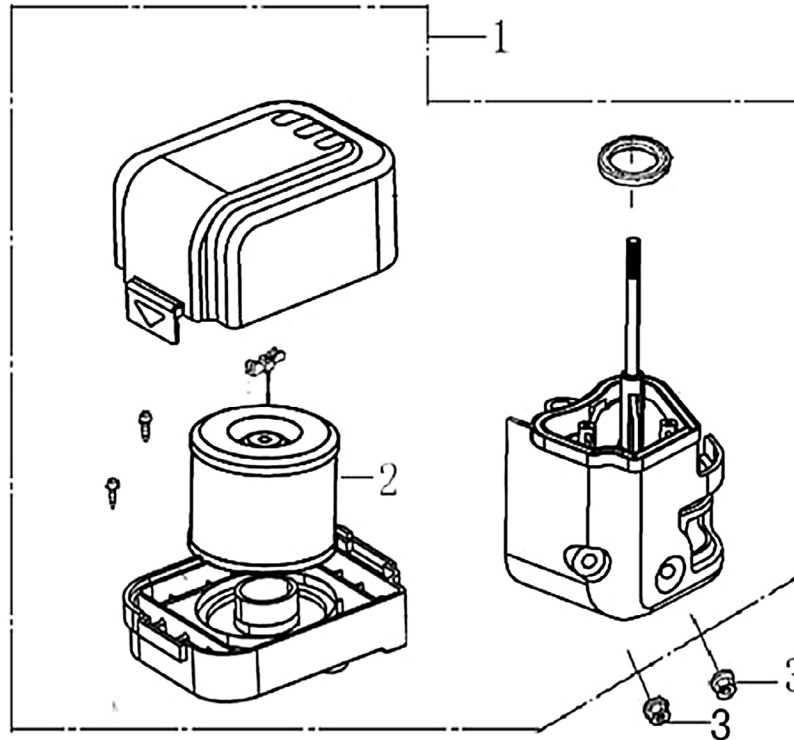

Air Cleaner

ITEM	PART NO.	QTY.	DESCRIPTION
1	0J88870124	1	AIR CLEANER ASSY
2	0J88870125	1	ELEMENT, AIR CLEANER
3	0G84420196	2	NUT, FLANGE, 6MM