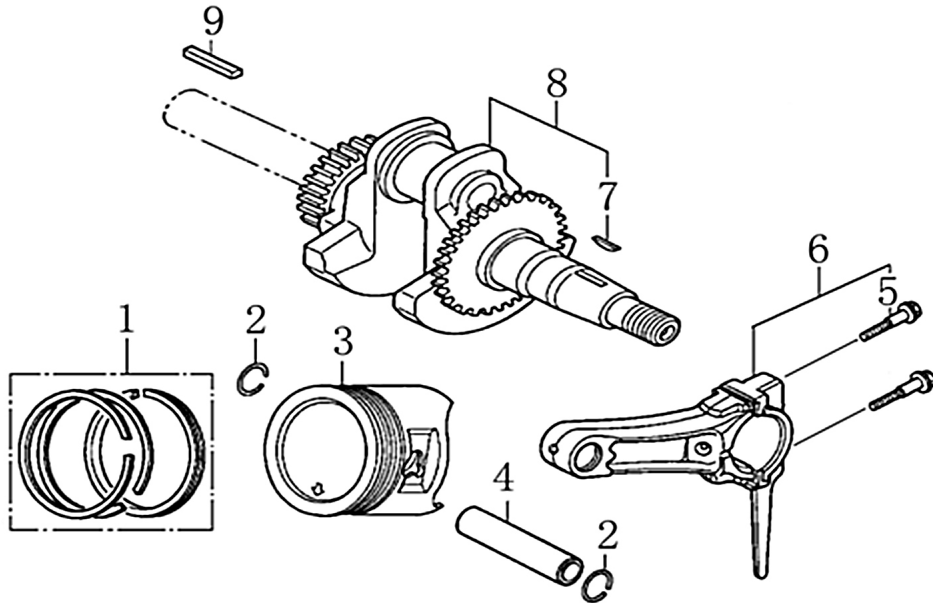

Cylinder Head

ITEM	PART NO.	QTY.	DESCRIPTION
1	0J88870101	1	HEAD, CYLINDER
2	0J35220159	2	BOLT, STUD, IN.
3	0J35220165	2	PIN, DOWEL
4	0J88870102	1	GASKET, CYLINDER
5	0G84420210	2	BOLT, STUD, EX.
6	0J00620106	1	PLUG, SPARK
7	0J35220158	4	BOLT, FLANGE, 8X60
8	0J88870103	1	GASKET, HEAD COVER
9	0J88870104	1	COVER, HEAD
10	0G84420217	4	BOLT, FLANGE , 6X14
11	0J88870105	1	TUBE, BREATHER
12	0J88870107	1	GASKET, BREATHER CHAMBER
13	0J88870106	1	CAP, BREATHER CHAMBER
14	0J88870108	1	OIL STRAINER
NOT SHOWN	0J888700SM	1	196CC GASOLINE ENG (G19) SM KIT

Crankcase Cover

ITEM	PART NO.	QTY.	DESCRIPTION
1	0J35230110	2	CAP ASSY. DIP STICK
2	0J35230136	6	BOLT, FLANGE
3	0J88870111	1	CASE COVER
4	0J35220166	1	OIL SEAL 25x41.25x6
5	0J47870117	1	BEARING, RADIAL BALL
6	0J35230138	2	PIN, DOWEL
7	0J88870112	1	GASKET, CASE COVER

196cc ENGINE

Crankshaft and Piston

ITEM	PART NO.	QTY.	DESCRIPTION
1	0J88870113	1	RING SET
2	0J47870127	2	CLIP, PISTON PIN
3	0J88870114	1	PISTON
4	0J47870129	1	PIN, PISTON
5	0J47870130	2	BOLT, CONNECTING ROD
6	0J88870115	1	ROD ASSY., CONNECTING
7	0G84420119	1	KEY
8	0J88870116	1	CRANKSHAFT COMP
9	0J88870117	1	KEY

Camshaft

ITEM	PART NO.	QTY.	DESCRIPTION
1	0J88870120	2	ASSY, ROCKER ARM
2	0J88870119	2	VALVE ROCKER SHAFT
3	0J88870121	2	ROD, PUSH
4	0J35220122	2	LIFTER VALVE
5	0J35230114	2	ROTATOR, VALVE
6	0J35220118	2	RETAINER, VALVE SPRING
7	0J35220117	2	SPRING, VALVE
8	0J35220119	1	SEAL, GUIDE
9	0J35230140	1	VALVES, INTAKE & EXHAUST SET OF 2
10	0J88870122	1	CAMSHAFT ASSY.