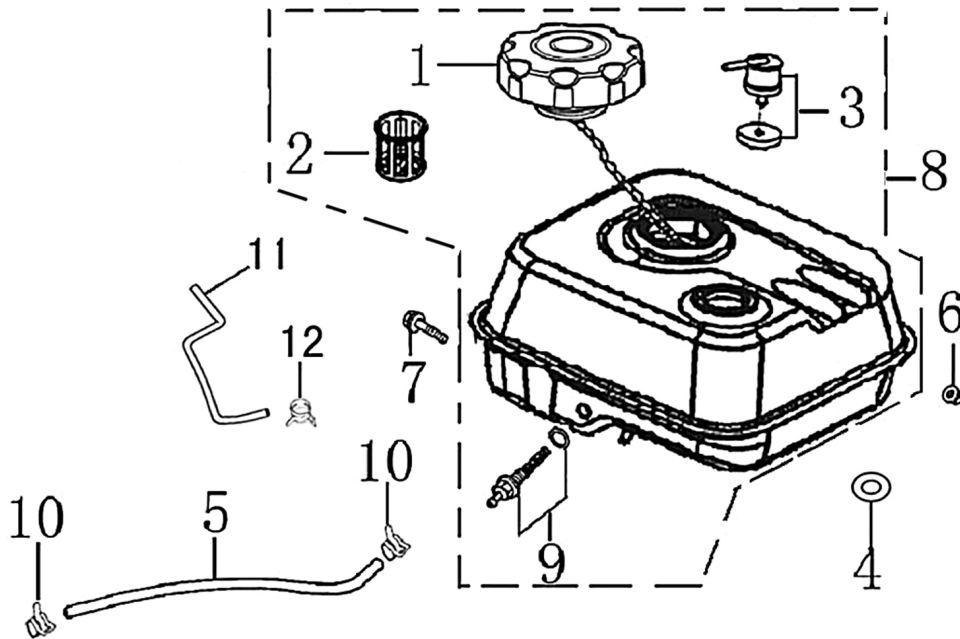

Fuel Tank

ITEM	PART NO.	QTY.	DESCRIPTION
1	0J88870127	1	CAP, FUEL FILLER
2	0J35220133	1	FILTER, FUEL
3	0J88870128	1	ROV
4	0J35220171	2	WASHER, RUBBER
5	0J25910114	1	HOSE, FUEL
6	0G84420196	2	NUT, FLANGE, 6MM
7	0G84420268	1	BOLT, FLANGE, 6x25
8	0J88870129	1	TANK COMP., FUEL
9	0J35220132	1	JOINT ASSY., FUEL TANK
10	0J88870130	2	CLAMP/COLLAR
11	0J88870131	1	FORMED HOSE
12	0J88870132	1	CLAMP