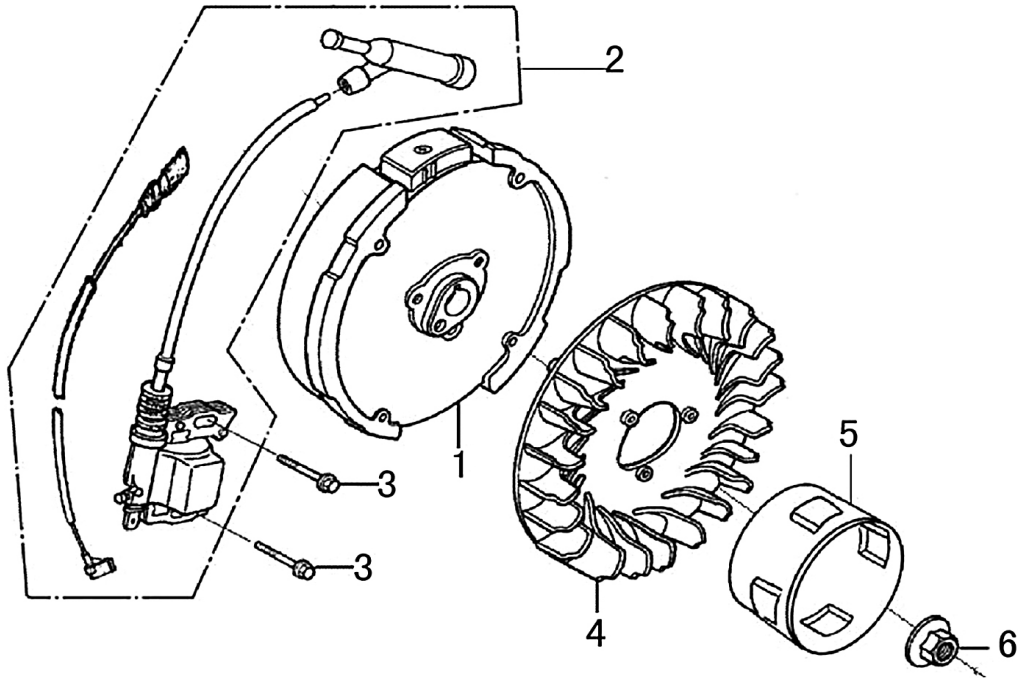

Flywheel

ITEM	PART NO.	QTY.	DESCRIPTION
1	0J35220152	1	FLYWHEEL
2	0J35220153	1	COIL ASSY., IGNITION
3	0G84420268	2	BOLT, FLANGE, 6x25
4	0J35220123	1	FAN, COOLING
5	0J35220151	1	PULLEY, STARTER
6	0J35220162	1	NUT, SPECIAL