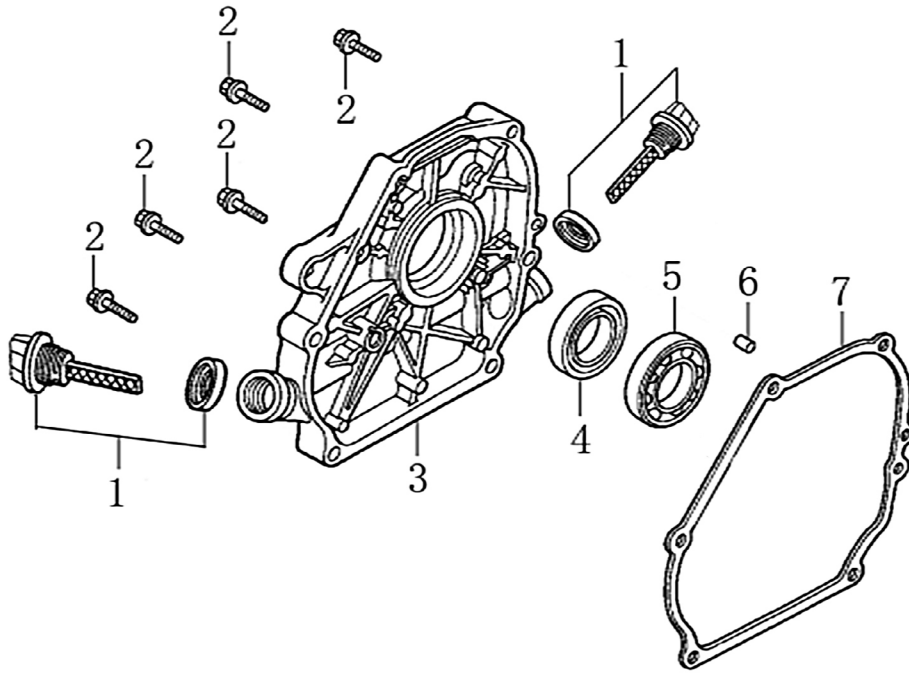

Cylinder Head

ITEM	PART NO.	QTY.	DESCRIPTION
1	0J88870101	1	HEAD, CYLINDER
2	0J35220159	2	BOLT, STUD, IN.
3	0J35220165	2	PIN, DOWEL
4	0J88870102	1	GASKET, CYLINDER
5	0G84420210	2	BOLT, STUD, EX.
6	0J00620106	1	PLUG, SPARK
7	0J35220158	4	BOLT, FLANGE, 8X60
8	0J88870103	1	GASKET, HEAD COVER
9	0J88870104	1	COVER, HEAD
10	0G84420217	4	BOLT, FLANGE , 6X14
11	0J88870105	1	TUBE, BREATHER
12	0J88870107	1	GASKET, BREATHER CHAMBER
13	0J88870106	1	CAP, BREATHER CHAMBER
14	0J88870108	1	OIL STRAINER
NOT SHOWN	0J888700SM	1	196CC GASOLINE ENG (G19) SM KIT

196cc ENGINE

Crankcase

ITEM	PART NO.	QTY.	DESCRIPTION
1	0J88870109	1	CRANK CASE
2	0J35220166	1	OIL SEAL 25x41.25x6
3	0J35220164	2	WASHER, DRAIN PLUG
4	0J35220111	2	BOLT, DRAIN PLUG
5	0G84420112	1	ALERT UNIT, OIL
6	0J35220157	1	BOLT, FLANGE, 6x10
7	0J35220154	1	OIL LEVEL SWITCH
8	0G84420217	2	BOLT, FLANGE, 6x14
9	0J88870110	1	GOVERNOR GEAR ASSY.
10	0J47870117	1	BEARING, RADIAL BALL
11	0J47870118	1	WASHER, PLAIN
12	0G84420219	1	PIN, LOCK
13	0J47870119	1	SHAFT, GOVERNOR ARM
14	0J88870133	1	WIRE COVER, OIL LEVEL SWITCH WIRE CONNECTIONS

Crankcase Cover

ITEM	PART NO.	QTY.	DESCRIPTION
1	0J35230110	2	CAP ASSY. DIP STICK
2	0J35230136	6	BOLT, FLANGE
3	0J88870111	1	CASE COVER
4	0J35220166	1	OIL SEAL 25x41.25x6
5	0J47870117	1	BEARING, RADIAL BALL
6	0J35230138	2	PIN, DOWEL
7	0J88870112	1	GASKET, CASE COVER

Camshaft

ITEM	PART NO.	QTY.	DESCRIPTION
1	0J88870120	2	ASSY, ROCKER ARM
2	0J88870119	2	VALVE ROCKER SHAFT
3	0J88870121	2	ROD, PUSH
4	0J35220122	2	LIFTER VALVE
5	0J35230114	2	ROTATOR, VALVE
6	0J35220118	2	RETAINER, VALVE SPRING
7	0J35220117	2	SPRING, VALVE
8	0J35220119	1	SEAL, GUIDE
9	0J35230140	1	VALVES, INTAKE & EXHAUST SET OF 2
10	0J88870122	1	CAMSHAFT ASSY.