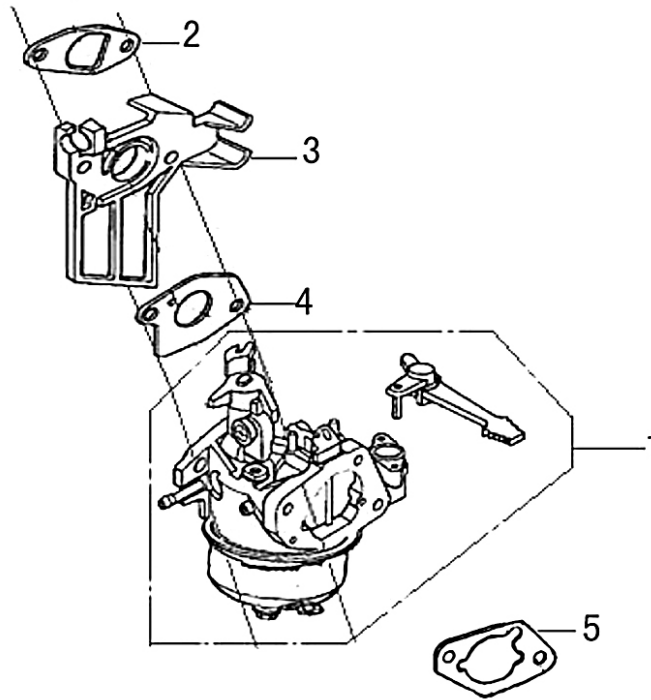

Camshaft

ITEM	PART NO.	QTY.	DESCRIPTION
1	0J88870120	2	ASSY, ROCKER ARM
2	0J88870119	2	VALVE ROCKER SHAFT
3	0J88870121	2	ROD, PUSH
4	0J35220122	2	LIFTER VALVE
5	0J35230114	2	ROTATOR, VALVE
6	0J35220118	2	RETAINER, VALVE SPRING
7	0J35220117	2	SPRING, VALVE
8	0J35220119	1	SEAL, GUIDE
9	0J35230140	1	VALVES, INTAKE & EXHAUST SET OF 2
10	0J88870122	1	CAMSHAFT ASSY.

Starter

ITEM	PART NO.	QTY.	DESCRIPTION
1	0J352330141	1	RECOIL STARTER W/ BLOWER HSING
2	0J08070SRV	1	ASSY, RECOIL STARTER
3	0G84420241	3	BOLT, FLANGE 6x8
4	0J35220157	4	BOLT, FLANGE 6x10
5	0G9911	1	SWITCH ASSY., ENGINE STOP
6	0H95590123	1	BLOWER HOUSING

Shrouds

ITEM	PART NO.	QTY.	DESCRIPTION
1	0G84420241	2	BOLT, FLANGE 6x8
2	0H95590112	1	SHROUD COMP
3	0J35220125	1	PLATE, SIDE
4	0J35220156	1	BOLT, FLANGE, 6x20
5	0J35220160	1	BOLT, STUD

196cc ENGINE

Carburetor

Flywheel

ITEM	PART NO.	QTY.	DESCRIPTION
1	0J35220152	1	FLYWHEEL
2	0J35220153	1	COIL ASSY., IGNITION
3	0G84420268	2	BOLT, FLANGE, 6x25
4	0J35220123	1	FAN, COOLING
5	0J35220151	1	PULLEY, STARTER
6	0J35220162	1	NUT, SPECIAL