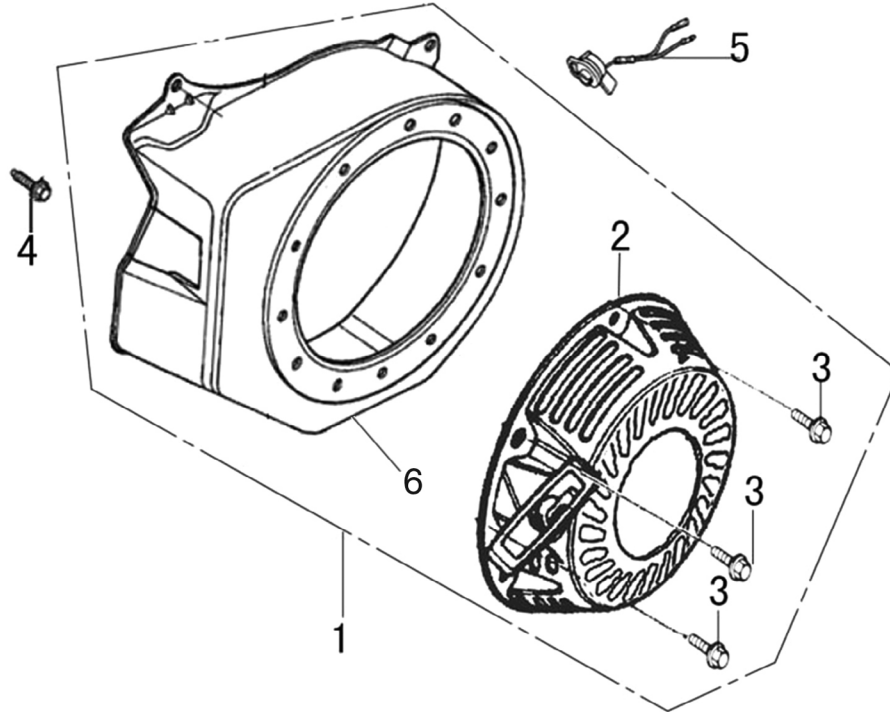

Starter

ITEM	PART NO.	QTY.	DESCRIPTION
1	0J352330141	1	RECOIL STARTER W/ BLOWER HSING
2	0J08070SRV	1	ASSY, RECOIL STARTER
3	0G84420241	3	BOLT, FLANGE 6x8
4	0J35220157	4	BOLT, FLANGE 6x10
5	0G9911	1	SWITCH ASSY., ENGINE STOP
6	0H95590123	1	BLOWER HOUSING